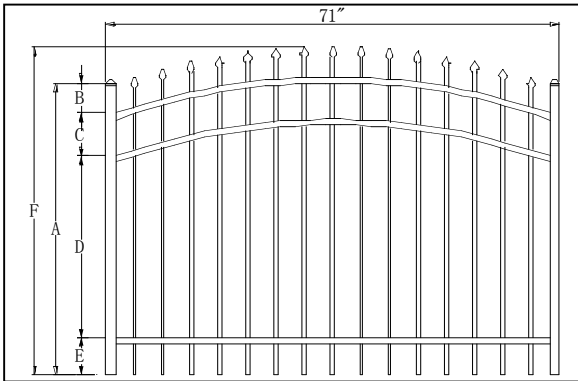

B. Arch gate

Product Code	A	B	C	D	E	F	G
FN1-4306AR	48"	6"	7"	30"	6"	-	54"
FPN1-5306AR	60"	7"	7"	40"	7"	-	67"
FN1-6306AR	72"	7"	8"	51"	7"	-	78"