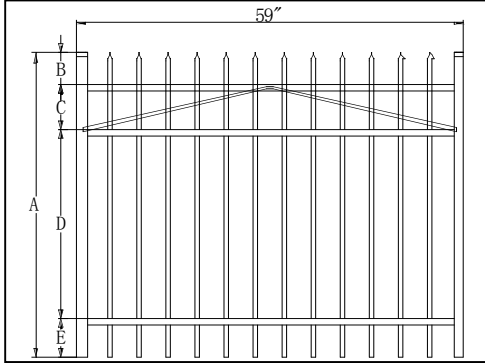

LONG FENCE

5' Wide Gate Specification Piedmont/Heritage Series

A. Standard gate

Product Code	A	B	C	D	E	F
FN1-4305	48"	6"	7"	30"	6"	-
FPN1-5305	60"	7"	7"	40"	7"	-
FN1-6305	72"	7"	8"	51"	7"	-