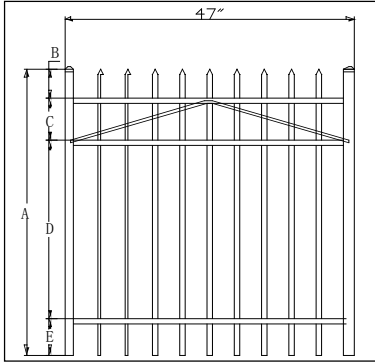

LONG FENCE

4' Wide Gate Specification Piedmont/Heritage Series

A. Standard gate

Product Code	A	B	C	D	E	F
FN1-4304	49"	6"	7"	30"	6"	-
FPN1-5304	60"	7"	7"	40"	7"	-
FN1-6304	73"	7"	8"	51"	7"	-