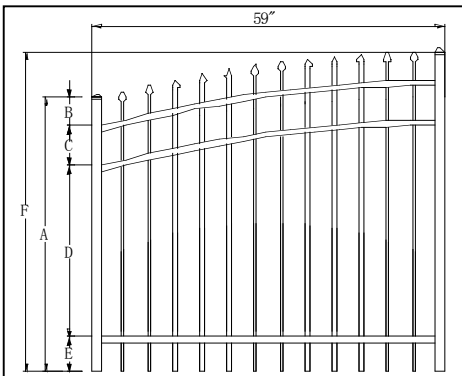

C. Double drive gate

Product Code	A	B	C	D	E	F	G
FN1-4305DD	48"	6"	7"	30"	6"	-	56"
FPN1-5305DD	60"	7"	7"	40"	7"	-	69"
FN1-6305DD	72"	7"	8"	51"	7"	-	80"