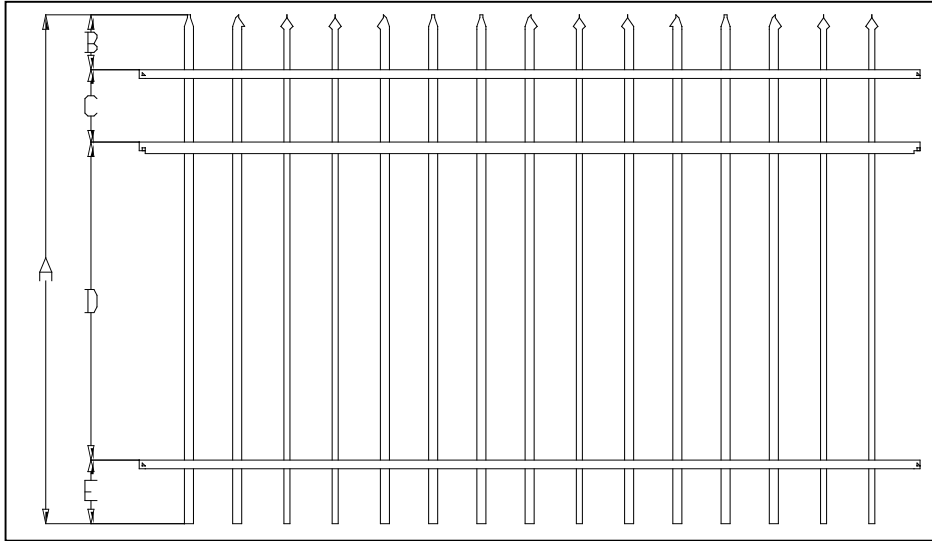

## Panel Specification on Piedmont/Heritage Series

Product Code	A	B	C	D	E	F
FN1-4300	48"	5"	7"	30"	6"	-
FPN1-5300	60"	4"	7"	45"	4"	-
FN1-6300	72"	6"	8"	51"	7"	-

- Note:
1. Residential 3/4" fence only.
  2. The width is 72" (post center to center) with 2.0" post
  3. Picket: 3/4" square with wall thickness 0.05"
  4. Picket space: 3-11/16"
  5. Rail: 1" X 1 1/16" with wall thickness top 0.078", side 0.078"