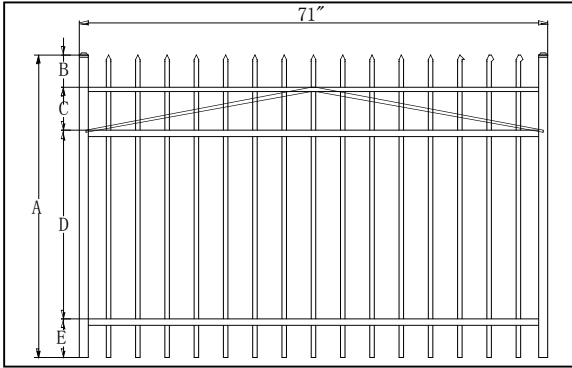

LONG FENCE

6' Wide Gate Specification Piedmont/Heritage Series

A. Standard gate