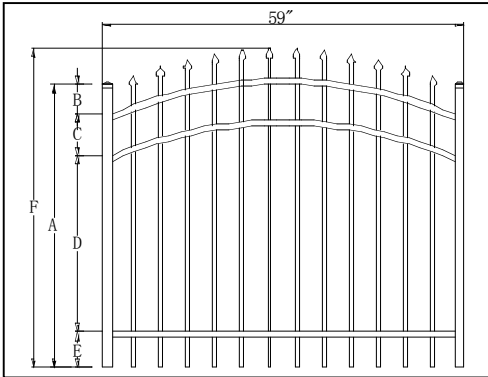

B. Arch gate

Product Code	A	B	C	D	E	F	G
FN1-4305AR	48"	6"	7"	30"	6"	-	54"
FPN1-5305AR	60"	7"	7"	40"	7"	-	67"
FN1-6305AR	72"	7"	8"	51"	7"	-	78"