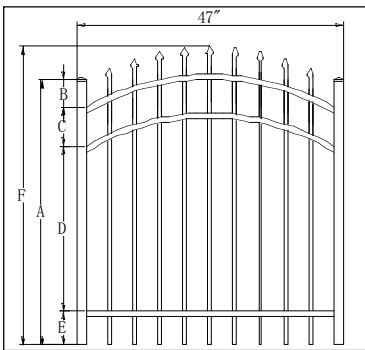

B. Arch gate

Product Code	A	B	C	D	E	F	G
FN1-4304AR	49"	6"	7"	30"	6"	-	55"
FPN1-5304AR	60"	7"	7"	40"	7"	-	67"
FN1-6304AR	73"	7"	8"	51"	7"	-	79"