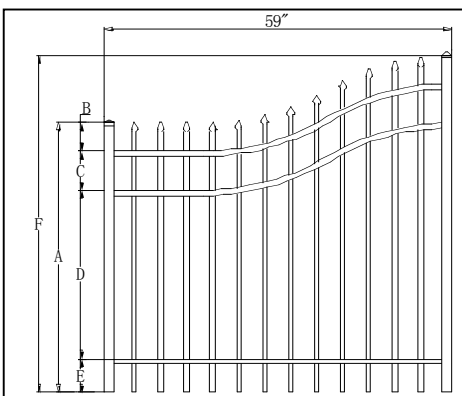

D. Eye brow gate

Product Code	A	B	C	D	E	F	G
FN1-4305EB	48"	6"	7"	30"	6"	-	60"
FPN1-5305EB	60"	7"	7"	40"	7"	-	73"
FN1-6305EB	72"	7"	8"	51"	7"	-	84"

1. Note: 1. Gate frame: 1.626" square with wall thickness 0.122"
   3. Picket: 3/4" square with wall thickness 0.05"
   4. Picket space: 3-11/16"
   5. Rail: 1" with wall thickness top 0.071", side 0.071"