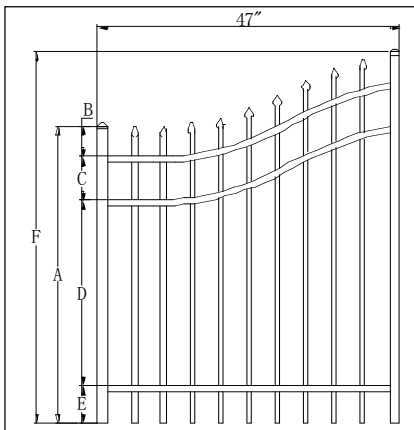

### A. Standard gate

Product Code	A	B	C	D	E	F
FN1-4304	49"	6"	7"	30"	6"	-
FPN1-5304	60"	7"	7"	40"	7"	-
FN1-6304	73"	7"	8"	51"	7"	-

### B. Arch gate

Product Code	A	B	C	D	E	F	G
FN1-4304AR	49"	6"	7"	30"	6"	-	55"
FPN1-5304AR	60"	7"	7"	40"	7"	-	67"
FN1-6304AR	73"	7"	8"	51"	7"	-	79"

### C. Double drive gate

Product Code	A	B	C	D	E	F	G
FN1-4304DD	48"	6"	7"	30"	6"	-	56"
FPN1-5304DD	60"	7"	7"	40"	7"	-	69"
FN1-6304DD	72"	7"	8"	51"	7"	-	80"

### D. Eye brow gate

Product Code	A	B	C	D	E	F	G
FN1-4304EB	48"	6"	7"	30"	6"	-	60"
FPN1-5304EB	60"	7"	7"	40"	7"	-	73"
FN1-6304EB	72"	7"	8"	51"	7"	-	84"

- Note: 1. Gate frame: 1.626" square with wall thickness 0.122"  
 3. Picket: 3/4" square with wall thickness 0.05"  
 4. Picket space: 3-11/16"  
 5. Rail: 1" with wall thickness top 0.071", side 0.071"