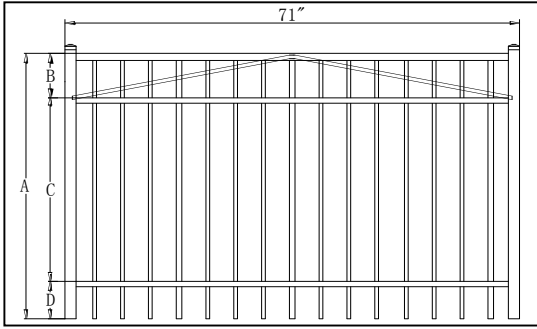

LONG FENCE

6' Wide Gate Specification Hancock/Heritage Series

A. Standard gate

Product Code	A	B	C	D	E
FN2-4306	48"	7"	35"	6"	-
FN2-5306	60"	7"	46"	7"	-
FN2-6306	72"	8"	57"	7"	-