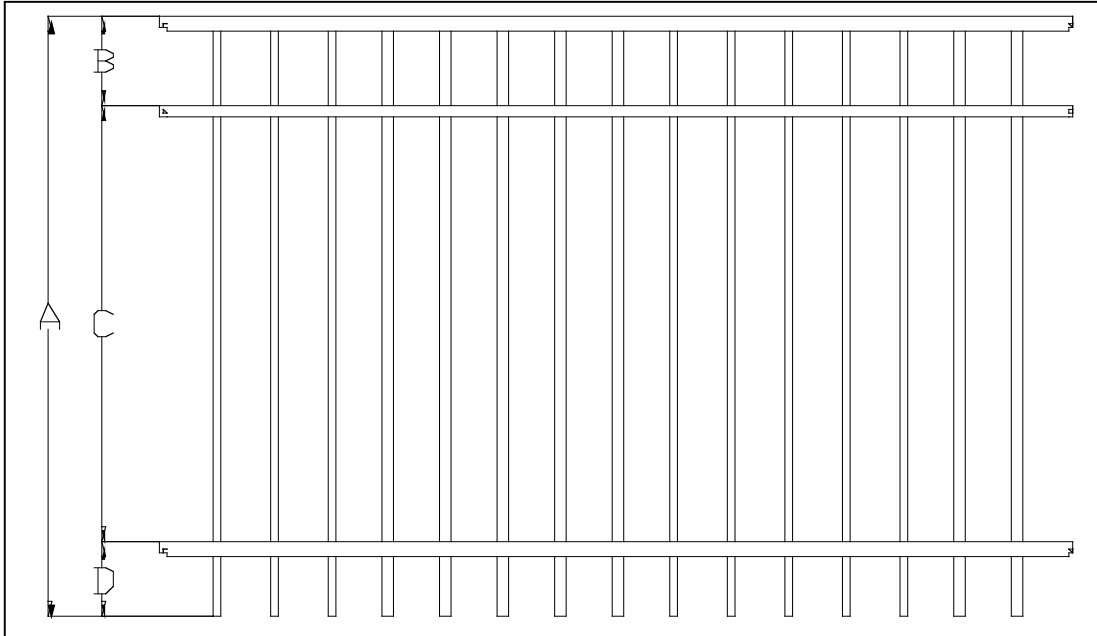

LONG FENCE

Panel Specification on Hancock/Heritage Series

Product Code	A	B	C	D	E
FN2-4300	48"	7"	35"	6"	-
FN2-5300	60"	7"	46"	7"	-
FN2-6300	72"	8"	57"	7"	-

- Note: 1. Residential 3/4" Fence only.
 2. The width is 72" (post center to center) with 2.0" post.
 3. Picket: 3/4" square with thickness 0.05"
 4. Picket space: 3-11/16"
 5. Rail: 1" X 1 1/16" with wall thickness top 0.078", side 0.078"

Post Specification on Hancock/Heritage Series

	Product Code	Description	2.0" Post W Thickness
4FT	FN2-4307	70" Gate Post	.125"
	FN2-4308	70" Line Post	.060"
	FN2-4309	70" End Post	.060"
	FN2-4310	70" Corner Post	.060"
5FT	FN2-5307	82" Gate Post	.125"
	FN2-5308	82" Line Post	.060"
	FN2-5309	82" End Post	.060"
	FN2-5310	82" Corner Post	.060"
6FT	FN2-6307	102" Gate Post	.125"
	FN2-6308	102" Line Post	.060"
	FN2-6309	102" End Post	.060"
	FN2-6310	102" Corner Po	.060"

LONG FENCE

4' Wide Gate Specification Hancock/Heritage Series

A. Standard gate

Product Code	A	B	C	D	E
FN2-4304	48"	7"	35"	6"	-
FN2-5304	60"	7"	46"	7"	-
FN2-6304	72"	8"	57"	7"	-

B. Arch gate

Product Code	A	B	C	D	E	F
FN2-4304AR	48"	7"	35"	6"	-	54"
FN2-5304AR	60"	7"	46"	7"	-	66"
FN2-6304AR	72"	8"	57"	7"	-	78"