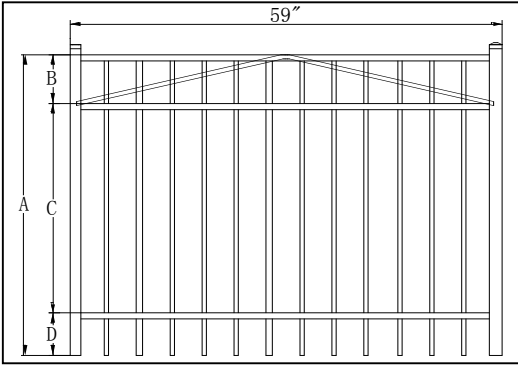

LONG FENCE

5' Wide Gate Specification Hancock/Heritage Series

A. Standard gate

Product Code	A	B	C	D	E
FN2-4305	48"	7"	35"	6"	-
FN2-5305	60"	7"	46"	7"	-
FN2-6305	72"	8"	57"	7"	-