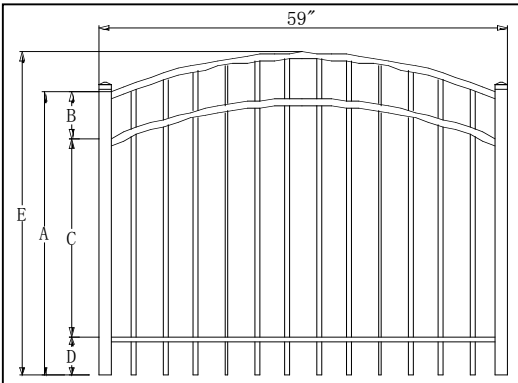

Note:

1. Gate frame: 1.626" square with wall thickness 0.122"
2. Picket: 3/4" square with wall thickness 0.05"
3. Picket space: 3-11/16"
4. Rail: 1" with wall thickness top 0.071", side 0.071"

LONG FENCE

5' Wide Gate Specification Hancock/Heritage Series

A. Standard gate

Product Code	A	B	C	D	E
FN2-4305	48"	7"	35"	6"	-
FN2-5305	60"	7"	46"	7"	-
FN2-6305	72"	8"	57"	7"	-

B. Arch gate

Product Code	A	B	C	D	E	F
FN2-4305AR	48"	7"	35"	6"	-	54"
FN2-5305AR	60"	7"	46"	7"	-	66"
FN2-6305AR	72"	8"	57"	7"	-	78"