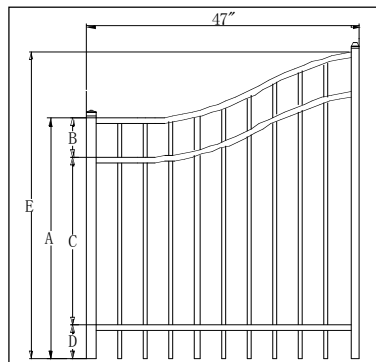

LONG FENCE

Panel Specification on Hancock/Heritage Series

Product Code	A	B	C	D	E
FN2-4300	48"	7"	35"	6"	-
FN2-5300	60"	7"	46"	7"	-
FN2-6300	72"	8"	57"	7"	-

- Note: 1. Residential 3/4" Fence only.
 2. The width is 72" (post center to center) with 2.0" post.
 3. Picket: 3/4" square with thickness 0.05"
 4. Picket space: 3-11/16"
 5. Rail: 1" X 1 1/16" with wall thickness top 0.078", side 0.078"

Post Specification on Hancock/Heritage Series

	Product Code	Description	2.0" Post W Thickness
4FT	FN2-4307	70" Gate Post	.125"
	FN2-4308	70" Line Post	.060"
	FN2-4309	70" End Post	.060"
	FN2-4310	70" Corner Post	.060"
5FT	FN2-5307	82" Gate Post	.125"
	FN2-5308	82" Line Post	.060"
	FN2-5309	82" End Post	.060"
	FN2-5310	82" Corner Post	.060"
6FT	FN2-6307	102" Gate Post	.125"
	FN2-6308	102" Line Post	.060"
	FN2-6309	102" End Post	.060"
	FN2-6310	102" Corner Po	.060"

LONG FENCE

4' Wide Gate Specification Hancock/Heritage Series

A. Standard gate

Product Code	A	B	C	D	E
FN2-4304	48"	7"	35"	6"	-
FN2-5304	60"	7"	46"	7"	-
FN2-6304	72"	8"	57"	7"	-

B. Arch gate

Product Code	A	B	C	D	E	F
FN2-4304AR	48"	7"	35"	6"	-	54"
FN2-5304AR	60"	7"	46"	7"	-	66"
FN2-6304AR	72"	8"	57"	7"	-	78"

C. Double drive gate

Product Code	A	B	C	D	E	F
FN2-4304DD	48"	7"	35"	6"	-	56"
FN2-5304DD	60"	7"	46"	7"	-	68"
FN2-6304DD	72"	8"	57"	7"	-	80"

D. Eye brow gate

Product Code	A	B	C	D	E	F
FN2-4304EB	48"	7"	35"	6"	-	60"
FN2-5304EB	60"	7"	46"	7"	-	72"
FN2-6304EB	72"	8"	57"	7"	-	84"