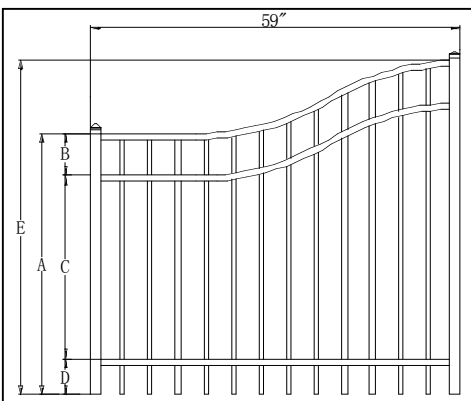

D. Eye brow gate

Product Code	A	B	C	D	E	F
FN2-4305EB	48"	7"	35"	6"	-	60"
FN2-5305EB	60"	7"	46"	7"	-	72"
FN2-6305EB	72"	8"	57"	7"	-	84"

Note:

1. Gate frame: 1.626" square with wall thickness 0.122"
2. Picket: 3/4" square with wall thickness 0.05"
3. Picket space: 3-11/16"
4. Rail: 1" with wall thickness top 0.071", side 0.071"