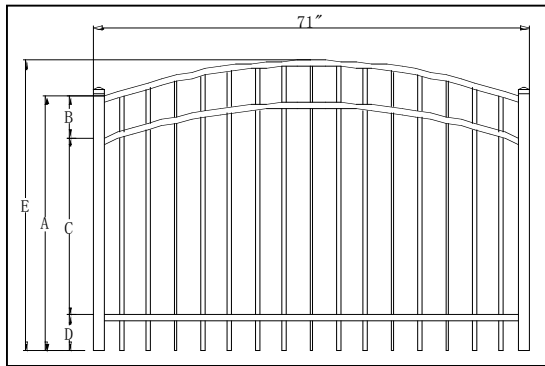

Note:

1. Gate frame: 1.626" square with wall thickness 0.122"
2. Picket: 3/4" square with wall thickness 0.05"
3. Picket space: 3-11/16"
4. Rail: 1" with wall thickness top 0.071", side 0.071"

LONG FENCE

6' Wide Gate Specification Hancock/Heritage Series

A. Standard gate

Product Code	A	B	C	D	E
FN2-4306	48"	7"	35"	6"	-
FN2-5306	60"	7"	46"	7"	-
FN2-6306	72"	8"	57"	7"	-

B. Arch gate

Product Code	A	B	C	D	E	F
FN2-4306AR	48"	7"	35"	6"	-	54"
FN2-5306AR	60"	7"	46"	7"	-	66"
FN2-6306AR	72"	8"	57"	7"	-	78"