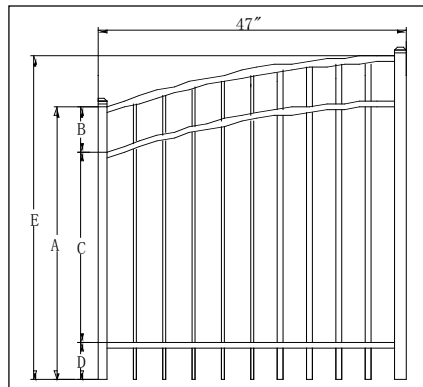

LONG FENCE

Panel Specification on Hancock/Heritage Series

Product Code	A	B	C	D	E
FN2-4300	48"	7"	35"	6"	-
FN2-5300	60"	7"	46"	7"	-
FN2-6300	72"	8"	57"	7"	-

- Note: 1. Residential 3/4" Fence only.
 2. The width is 72" (post center to center) with 2.0" post.
 3. Picket: 3/4" square with thickness 0.05"
 4. Picket space: 3-11/16"
 5. Rail: 1" X 1 1/16" with wall thickness top 0.078", side 0.078"

Post Specification on Hancock/Heritage Series

	Product Code	Description	2.0" Post W Thickness
4FT	FN2-4307	70" Gate Post	.125"
	FN2-4308	70" Line Post	.060"
	FN2-4309	70" End Post	.060"
	FN2-4310	70" Corner Post	.060"
5FT	FN2-5307	82" Gate Post	.125"
	FN2-5308	82" Line Post	.060"
	FN2-5309	82" End Post	.060"
	FN2-5310	82" Corner Post	.060"
6FT	FN2-6307	102" Gate Post	.125"
	FN2-6308	102" Line Post	.060"
	FN2-6309	102" End Post	.060"
	FN2-6310	102" Corner Po	.060"

LONG FENCE

4' Wide Gate Specification Hancock/Heritage Series

A. Standard gate

Product Code	A	B	C	D	E
FN2-4304	48"	7"	35"	6"	-
FN2-5304	60"	7"	46"	7"	-
FN2-6304	72"	8"	57"	7"	-

B. Arch gate

Product Code	A	B	C	D	E	F
FN2-4304AR	48"	7"	35"	6"	-	54"
FN2-5304AR	60"	7"	46"	7"	-	66"
FN2-6304AR	72"	8"	57"	7"	-	78"

C. Double drive gate

Product Code	A	B	C	D	E	F
FN2-4304DD	48"	7"	35"	6"	-	56"
FN2-5304DD	60"	7"	46"	7"	-	68"
FN2-6304DD	72"	8"	57"	7"	-	80"

D. Eye brow gate

Product Code	A	B	C	D	E	F
FN2-4304EB	48"	7"	35"	6"	-	60"
FN2-5304EB	60"	7"	46"	7"	-	72"
FN2-6304EB	72"	8"	57"	7"	-	84"