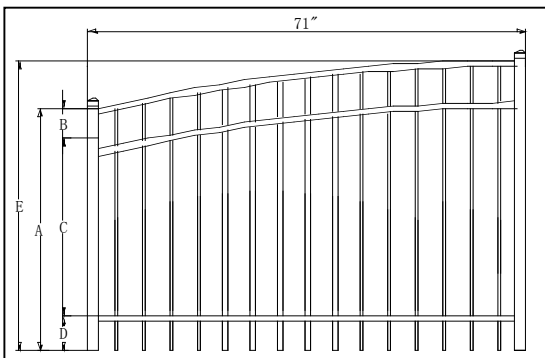

C. Double drive gate

Product Code	A	B	C	D	E	F
FN2-4306DD	48"	7"	35"	6"	-	56"
FN2-5306DD	60"	7"	46"	7"	-	68"
FN2-6306DD	72"	8"	57"	7"	-	80"