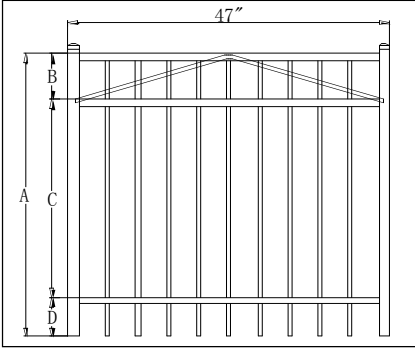

LONG FENCE

Panel Specification on Hancock/Heritage Series

Product Code	A	B	C	D	E
FN2-4300	48"	7"	35"	6"	-
FN2-5300	60"	7"	46"	7"	-
FN2-6300	72"	8"	57"	7"	-

- Note: 1. Residential 3/4" Fence only.
 2. The width is 72" (post center to center) with 2.0" post.
 3. Picket: 3/4" square with thickness 0.05"
 4. Picket space: 3-11/16"
 5. Rail: 1" X 1 1/16" with wall thickness top 0.078", side 0.078"

Post Specification on Hancock/Heritage Series

	Product Code	Description	2.0" Post W Thickness
4FT	FN2-4307	70" Gate Post	.125"
	FN2-4308	70" Line Post	.060"
	FN2-4309	70" End Post	.060"
	FN2-4310	70" Corner Post	.060"
5FT	FN2-5307	82" Gate Post	.125"
	FN2-5308	82" Line Post	.060"
	FN2-5309	82" End Post	.060"
	FN2-5310	82" Corner Post	.060"
6FT	FN2-6307	102" Gate Post	.125"
	FN2-6308	102" Line Post	.060"
	FN2-6309	102" End Post	.060"
	FN2-6310	102" Corner Po	.060"

LONG FENCE

4' Wide Gate Specification Hancock/Heritage Series

A. Standard gate

Product Code	A	B	C	D	E
FN2-4304	48"	7"	35"	6"	-
FN2-5304	60"	7"	46"	7"	-
FN2-6304	72"	8"	57"	7"	-

B. Arch gate

Product Code	A	B	C	D	E	F
FN2-4304AR	48"	7"	35"	6"	-	54"
FN2-5304AR	60"	7"	46"	7"	-	66"
FN2-6304AR	72"	8"	57"	7"	-	78"