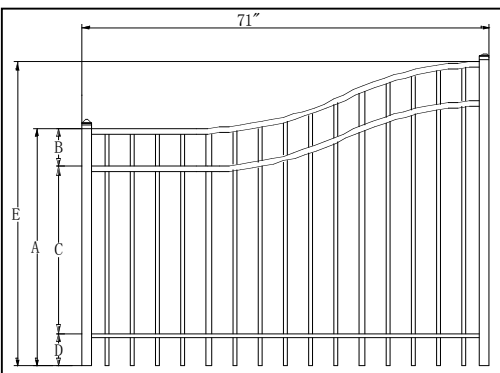

D. Eye brow gate

Product Code	A	B	C	D	E	F
FN2-4306EB	48"	7"	35"	6"	-	60"
FN2-5306EB	60"	7"	46"	7"	-	72"
FN2-6306EB	72"	8"	57"	7"	-	84"

Note:

1. Gate frame: 1.626" square with wall thickness 0.122"
2. Picket: 3/4" square with wall thickness 0.05"
3. Picket space: 3-11/16"
4. Rail: 1" with wall thickness top 0.071", side 0.071"