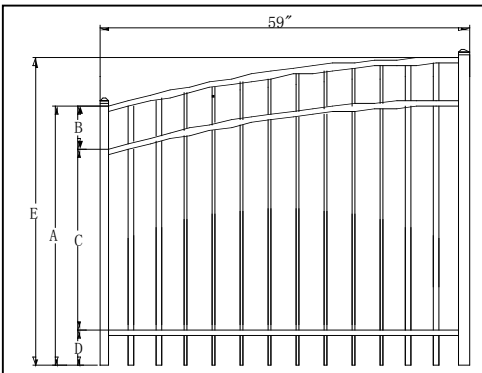

C. Double drive gate

Product Code	A	B	C	D	E	F
FN2-4305DD	48"	7"	35"	6"	-	56"
FN2-5305DD	60"	7"	46"	7"	-	68"
FN2-6305DD	72"	8"	57"	7"	-	80"