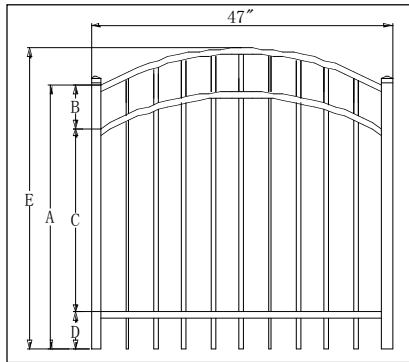

Post Specification on Hancock/Heritage Series

	Product Code	Description	2.0" Post W Thickness
4FT	FN2-4307	70" Gate Post	.125"
	FN2-4308	70" Line Post	.060"
	FN2-4309	70" End Post	.060"
	FN2-4310	70" Corner Post	.060"
5FT	FN2-5307	82" Gate Post	.125"
	FN2-5308	82" Line Post	.060"
	FN2-5309	82" End Post	.060"
	FN2-5310	82" Corner Post	.060"
6FT	FN2-6307	102" Gate Post	.125"
	FN2-6308	102" Line Post	.060"
	FN2-6309	102" End Post	.060"
	FN2-6310	102" Corner Po	.060"

LONG FENCE

4' Wide Gate Specification Hancock/Heritage Series

A. Standard gate

Product Code	A	B	C	D	E
FN2-4304	48"	7"	35"	6"	-
FN2-5304	60"	7"	46"	7"	-
FN2-6304	72"	8"	57"	7"	-

B. Arch gate

Product Code	A	B	C	D	E	F
FN2-4304AR	48"	7"	35"	6"	-	54"
FN2-5304AR	60"	7"	46"	7"	-	66"
FN2-6304AR	72"	8"	57"	7"	-	78"

C. Double drive gate

Product Code	A	B	C	D	E	F
FN2-4304DD	48"	7"	35"	6"	-	56"
FN2-5304DD	60"	7"	46"	7"	-	68"
FN2-6304DD	72"	8"	57"	7"	-	80"

D. Eye brow gate

Product Code	A	B	C	D	E	F
FN2-4304EB	48"	7"	35"	6"	-	60"
FN2-5304EB	60"	7"	46"	7"	-	72"
FN2-6304EB	72"	8"	57"	7"	-	84"

Note:

1. Gate frame: 1.626" square with wall thickness 0.122"
2. Picket: 3/4" square with wall thickness 0.05"
3. Picket space: 3-11/16"
4. Rail: 1" with wall thickness top 0.071", side 0.071"

LONG FENCE