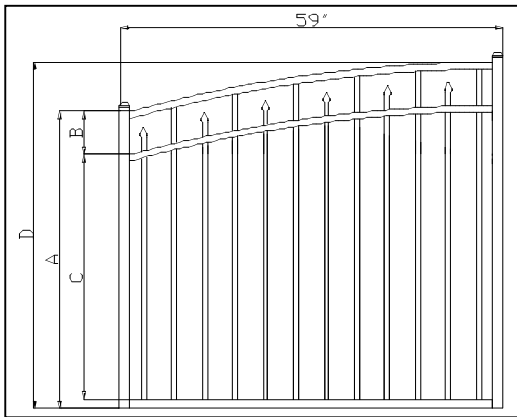

Product Code	A	B	C	D	E
FN5-4504DD	54"	7"	46"	-	62"

D. Eye brow gate

Product Code	A	B	C	D	E
FN5-4504EB	54"	7"	46"	-	66"

Note:

1. Gate frame: 1.626" square with wall thickness 0.122"
2. Picket: 3/4" square with wall thickness 0.05"
3. Picket space: 3-11/16"
4. Rail: 1" with wall thickness top 0.071", side 0.071"

LONG FENCE

5' Wide Gate Specification Antietam Modified/Heritage Series

A. Standard gate

Product Code	A	B	C	D
FN5-4505	54"	7"	46"	-

B. Arch gate

Product Code	A	B	C	D	E
FN5-4505ACC	54"	7"	46"	-	60"

C. Double drive gate

Product Code	A	B	C	D	E
FN5-4505DD	54"	7"	46"	-	62"

D. Eye brow gate

Product Code	A	B	C	D	E
FN5-4505EB	54"	7"	46"	-	66"

Notes:

1. Gate frame: 1.626" square with wall thickness 0.122"
2. Picket: 3/4" square with wall thickness 0.05"
3. Picket space: 3-11/16"
4. Rail: 1" with wall thickness top 0.071", side 0.071"