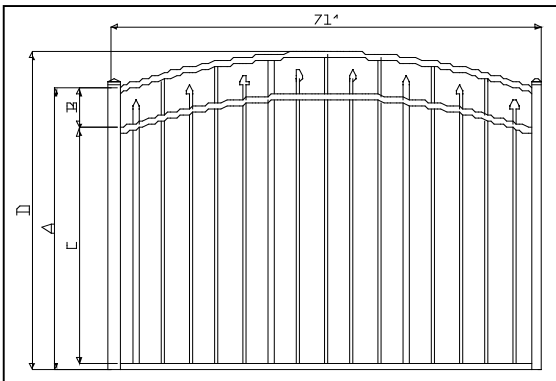

Product Code	A	B	C	D	E
FN5-4505DD	54"	7"	46"	-	62"

D. Eye brow gate

Product Code	A	B	C	D	E
FN5-4505EB	54"	7"	46"	-	66"

Notes:

1. Gate frame: 1.626" square with wall thickness 0.122"
2. Picket: 3/4" square with wall thickness 0.05"
3. Picket space: 3-11/16"
4. Rail: 1" with wall thickness top 0.071", side 0.071"

LONG FENCE

6' Wide Gate Specification Antietam Modified/Heritage Series

A. Standard gate

Product Code	A	B	C	D
FN5-4506	54"	7"	46"	-

B. Arch gate

Product Code	A	B	C	D	E
FN5-4506ACC	54"	7"	46"	-	60"

C. Double drive gate

Product Code	A	B	C	D	E
FN5-4506DD	54"	7"	46"	-	62"

D. Eye brow gate

Product Code	A	B	C	D	E
FN5-4506EB	54"	7"	46"	-	66"

Note:

1. Gate frame: 1.626" square with wall thickness 0.122"
2. Picket: 3/4" square with wall thickness 0.05"
3. Picket space: 3-11/16"
4. Rail: 1" with wall thickness top 0.071", side 0.071"