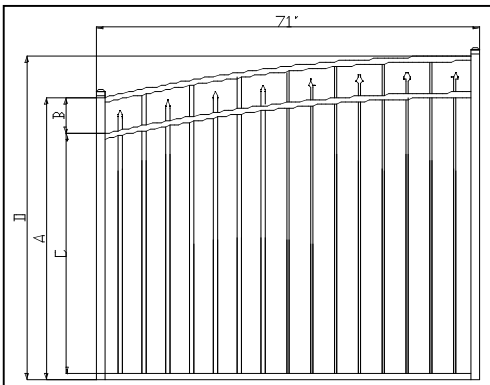

Product Code	A	B	C	D	E
FN5-4505DD	54"	7"	46"	-	62"

D. Eye brow gate

Product Code	A	B	C	D	E
FN5-4505EB	54"	7"	46"	-	66"

Notes:

1. Gate frame: 1.626" square with wall thickness 0.122"
2. Picket: 3/4" square with wall thickness 0.05"
3. Picket space: 3-11/16"
4. Rail: 1" with wall thickness top 0.071", side 0.071"

LONG FENCE

6' Wide Gate Specification Antietam Modified/Heritage Series

A. Standard gate

Product Code	A	B	C	D
FN5-4506	54"	7"	46"	-

B. Arch gate

Product Code	A	B	C	D	E
FN5-4506ACC	54"	7"	46"	-	60"

C. Double drive gate

Product Code	A	B	C	D	E
FN5-4506DD	54"	7"	46"	-	62"

D. Eye brow gate

Product Code	A	B	C	D	E
FN5-4506EB	54"	7"	46"	-	66"

Note:

1. Gate frame: 1.626" square with wall thickness 0.122"
2. Picket: 3/4" square with wall thickness 0.05"
3. Picket space: 3-11/16"
4. Rail: 1" with wall thickness top 0.071", side 0.071"