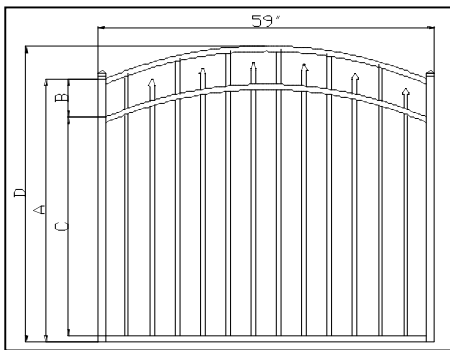

Product Code	A	B	C	D	E
FN5-4504DD	54"	7"	46"	-	62"

D. Eye brow gate

Product Code	A	B	C	D	E
FN5-4504EB	54"	7"	46"	-	66"

Note:

1. Gate frame: 1.626" square with wall thickness 0.122"
2. Picket: 3/4" square with wall thickness 0.05"
3. Picket space: 3-11/16"
4. Rail: 1" with wall thickness top 0.071", side 0.071"

LONG FENCE

5' Wide Gate Specification Antietam Modified/Heritage Series

A. Standard gate

Product Code	A	B	C	D
FN5-4505	54"	7"	46"	-

B. Arch gate

Product Code	A	B	C	D	E
FN5-4505ACC	54"	7"	46"	-	60"

C. Double drive gate

Product Code	A	B	C	D	E
FN5-4505DD	54"	7"	46"	-	62"

D. Eye brow gate

Product Code	A	B	C	D	E
FN5-4505EB	54"	7"	46"	-	66"

Notes:

1. Gate frame: 1.626" square with wall thickness 0.122"
2. Picket: 3/4" square with wall thickness 0.05"
3. Picket space: 3-11/16"
4. Rail: 1" with wall thickness top 0.071", side 0.071"