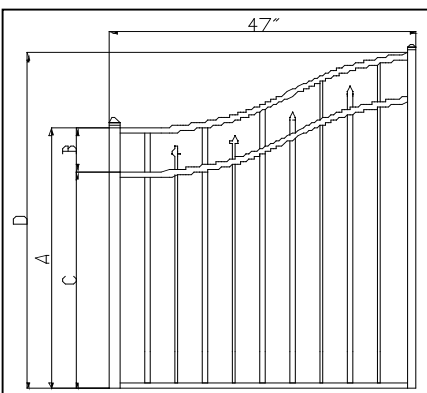

LONG FENCE

Panel Specification on Antietam Modified/Heritage Series

Product Code	A	B	C
FN5-4500	54"	7"	46"

- Note:
1. Residential 3/4" fence only.
 2. The width is 72" (post center to center) with 2.0" post
 3. Picket: 3/4" square with wall thickness 0.05"
 4. Picket space: 3-11/16"
 5. Rail: 1" X 1 1/16" with wall thickness top 0.078", side 0.078"

Post Specification on Antietam Modified/Heritage Series

	Product Code	Description	2.0" Post W Thickness
4.5FT	FN5-4507	82" Gate Post	.125"
	FN5-4508	82" Line Post	.060"
	FN5-4509	82" End Post	.060"
	FN5-4510	82" Corner Post	.060"

LONG FENCE

4' Wide Gate Specification Antietam Modified/Heritage Series

A. Standard gate

Product Code	A	B	C	D
FN5-4504	54"	7"	46"	-

B. Arch gate

Product Code	A	B	C	D	E
FN5-4504ACC	54"	7"	46"	-	60"

C. Double drive gate

Product Code	A	B	C	D	E
FN5-4504DD	54"	7"	46"	-	62"

D. Eye brow gate

Product Code	A	B	C	D	E
FN5-4504EB	54"	7"	46"	-	66"

Note:

1. Gate frame: 1.626" square with wall thickness 0.122"
2. Picket: 3/4" square with wall thickness 0.05"
3. Picket space: 3-11/16"
4. Rail: 1" with wall thickness top 0.071", side 0.071"