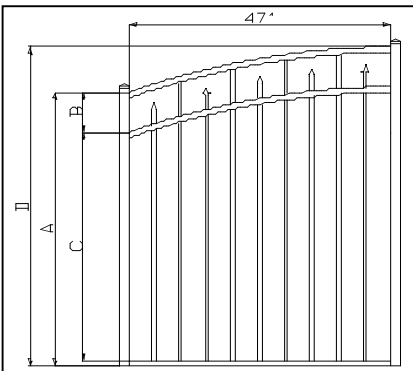

Post Specification on Antietam Modified/Heritage Series

	Product Code	Description	2.0" Post W Thickness
4.5FT	FN5-4507	82" Gate Post	.125"
	FN5-4508	82" Line Post	.060"
	FN5-4509	82" End Post	.060"
	FN5-4510	82" Corner Post	.060"

LONG FENCE

4' Wide Gate Specification Antietam Modified/Heritage Series

A. Standard gate

Product Code	A	B	C	D
FN5-4504	54"	7"	46"	-

B. Arch gate

Product Code	A	B	C	D	E
FN5-4504ACC	54"	7"	46"	-	60"

C. Double drive gate

Product Code	A	B	C	D	E
FN5-4504DD	54"	7"	46"	-	62"

D. Eye brow gate

Product Code	A	B	C	D	E
FN5-4504EB	54"	7"	46"	-	66"

Note:

1. Gate frame: 1.626" square with wall thickness 0.122"
2. Picket: 3/4" square with wall thickness 0.05"
3. Picket space: 3-11/16"
4. Rail: 1" with wall thickness top 0.071", side 0.071"

Product Code	A	B	C	D	E
FN5-4505DD	54"	7"	46"	-	62"

D. Eye brow gate

Product Code	A	B	C	D	E
FN5-4505EB	54"	7"	46"	-	66"

Notes:

1. Gate frame: 1.626" square with wall thickness 0.122"
2. Picket: 3/4" square with wall thickness 0.05"
3. Picket space: 3-11/16"
4. Rail: 1" with wall thickness top 0.071", side 0.071"