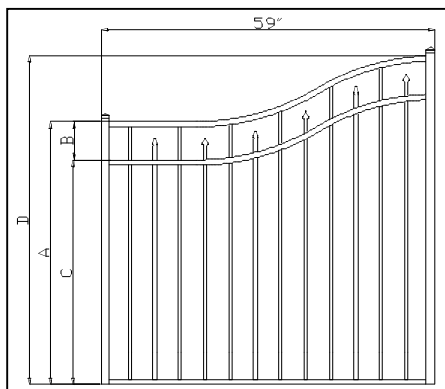

Product Code	A	B	C	D	E
FN5-4504DD	54"	7"	46"	-	62"

D. Eye brow gate

Product Code	A	B	C	D	E
FN5-4504EB	54"	7"	46"	-	66"

Note:

1. Gate frame: 1.626" square with wall thickness 0.122"
2. Picket: 3/4" square with wall thickness 0.05"
3. Picket space: 3-11/16"
4. Rail: 1" with wall thickness top 0.071", side 0.071"

LONG FENCE

5' Wide Gate Specification Antietam Modified/Heritage Series

A. Standard gate

Product Code	A	B	C	D
FN5-4505	54"	7"	46"	-

B. Arch gate

Product Code	A	B	C	D	E
FN5-4505ACC	54"	7"	46"	-	60"

C. Double drive gate

Product Code	A	B	C	D	E
FN5-4505DD	54"	7"	46"	-	62"

D. Eye brow gate

Product Code	A	B	C	D	E
FN5-4505EB	54"	7"	46"	-	66"

Notes:

1. Gate frame: 1.626" square with wall thickness 0.122"
2. Picket: 3/4" square with wall thickness 0.05"
3. Picket space: 3-11/16"
4. Rail: 1" with wall thickness top 0.071", side 0.071"