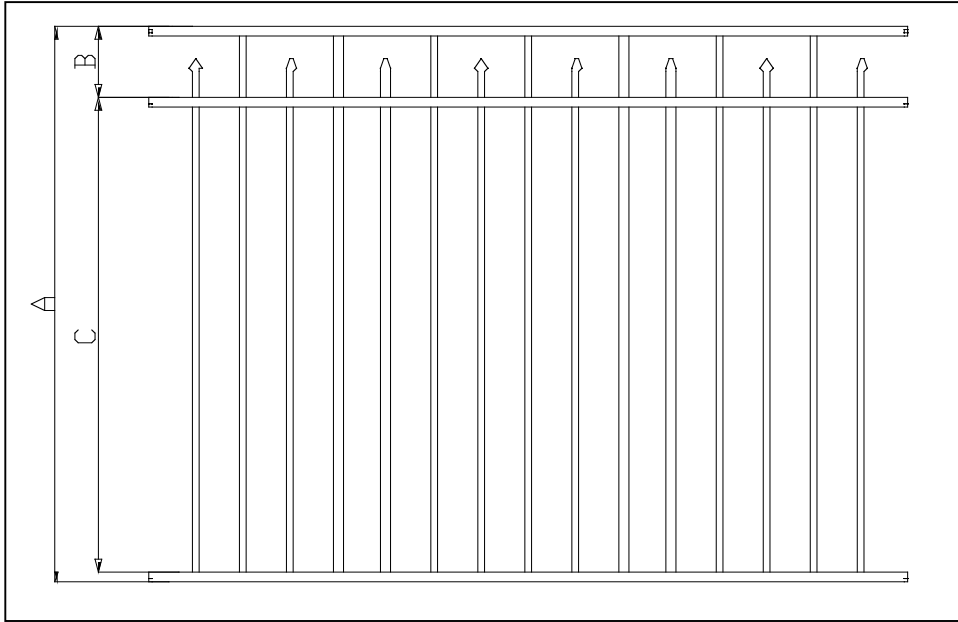

LONG FENCE

Panel Specification on Antietam Modified/Heritage Series

Product Code	A	B	C
FN5-4500	54"	7"	46"

- Note:
1. Residential 3/4" fence only.
 2. The width is 72" (post center to center) with 2.0" post
 3. Picket: 3/4" square with wall thickness 0.05"
 4. Picket space: 3-11/16"
 5. Rail: 1" X 1 1/16" with wall thickness top 0.078", side 0.078"

Post Specification on Antietam Modified/Heritage Series

	Product Code	Description	2.0" Post W Thickness
4.5FT	FN5-4507	82" Gate Post	.125"
	FN5-4508	82" Line Post	.060"
	FN5-4509	82" End Post	.060"
	FN5-4510	82" Corner Post	.060"

LONG FENCE

4' Wide Gate Specification Antietam Modified/Heritage Series

A. Standard gate

Product Code	A	B	C	D
FN5-4504	54"	7"	46"	-

B. Arch gate

Product Code	A	B	C	D	E
FN5-4504ACC	54"	7"	46"	-	60"

C. Double drive gate

Product Code	A	B	C	D	E
FN5-4504DD	54"	7"	46"	-	62"

D. Eye brow gate

Product Code	A	B	C	D	E
FN5-4504EB	54"	7"	46"	-	66"

Note:

1. Gate frame: 1.626" square with wall thickness 0.122"
2. Picket: 3/4" square with wall thickness 0.05"
3. Picket space: 3-11/16"
4. Rail: 1" with wall thickness top 0.071", side 0.071"