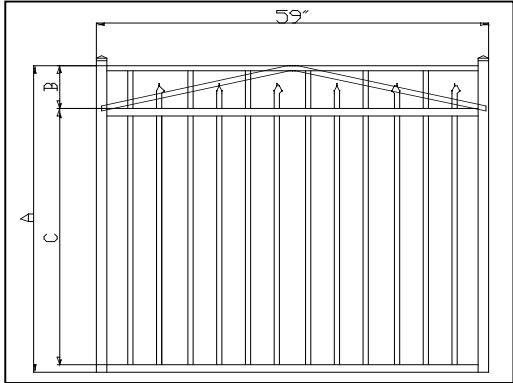

Product Code	A	B	C	D	E
FN5-4504DD	54"	7"	46"	-	62"

D. Eye brow gate

Product Code	A	B	C	D	E
FN5-4504EB	54"	7"	46"	-	66"

Note:

1. Gate frame: 1.626" square with wall thickness 0.122"
2. Picket: 3/4" square with wall thickness 0.05"
3. Picket space: 3-11/16"
4. Rail: 1" with wall thickness top 0.071", side 0.071"

LONG FENCE

5' Wide Gate Specification Antietam Modified/Heritage Series

A. Standard gate

Product Code	A	B	C	D
FN5-4505	54"	7"	46"	-

B. Arch gate

Product Code	A	B	C	D	E
FN5-4505ACC	54"	7"	46"	-	60"

C. Double drive gate

Product Code	A	B	C	D	E
FN5-4505DD	54"	7"	46"	-	62"

D. Eye brow gate

Product Code	A	B	C	D	E
FN5-4505EB	54"	7"	46"	-	66"

Notes:

1. Gate frame: 1.626" square with wall thickness 0.122"
2. Picket: 3/4" square with wall thickness 0.05"
3. Picket space: 3-11/16"
4. Rail: 1" with wall thickness top 0.071", side 0.071"