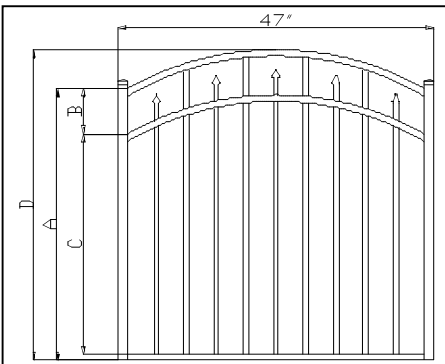

Post Specification on Antietam Modified/Heritage Series

	Product Code	Description	2.0" Post W Thickness
4.5FT	FN5-4507	82" Gate Post	.125"
	FN5-4508	82" Line Post	.060"
	FN5-4509	82" End Post	.060"
	FN5-4510	82" Corner Post	.060"

LONG FENCE

4' Wide Gate Specification Antietam Modified/Heritage Series

A. Standard gate

Product Code	A	B	C	D
FN5-4504	54"	7"	46"	-

B. Arch gate

Product Code	A	B	C	D	E
FN5-4504ACC	54"	7"	46"	-	60"

C. Double drive gate

Product Code	A	B	C	D	E
FN5-4504DD	54"	7"	46"	-	62"

D. Eye brow gate

Product Code	A	B	C	D	E
FN5-4504EB	54"	7"	46"	-	66"

Note:

1. Gate frame: 1.626" square with wall thickness 0.122"
2. Picket: 3/4" square with wall thickness 0.05"
3. Picket space: 3-11/16"
4. Rail: 1" with wall thickness top 0.071", side 0.071"

Product Code	A	B	C	D	E
FN5-4505DD	54"	7"	46"	-	62"

D. Eye brow gate

Product Code	A	B	C	D	E
FN5-4505EB	54"	7"	46"	-	66"

Notes:

1. Gate frame: 1.626" square with wall thickness 0.122"
2. Picket: 3/4" square with wall thickness 0.05"
3. Picket space: 3-11/16"
4. Rail: 1" with wall thickness top 0.071", side 0.071"