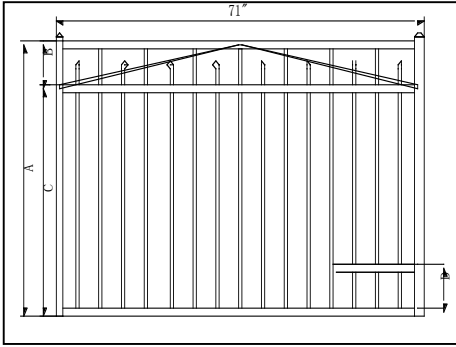

LONG FENCE

5' Wide Gate Specification Antietam Modified/Heritage Series

A. Standard gate

Product Code	A	B	C	D
FN5-4505	54"	7"	46"	-

B. Arch gate

Product Code	A	B	C	D	E
FN5-4505ACC	54"	7"	46"	-	60"

C. Double drive gate

Product Code	A	B	C	D	E
FN5-4505DD	54"	7"	46"	-	62"

D. Eye brow gate

Product Code	A	B	C	D	E
FN5-4505EB	54"	7"	46"	-	66"

Notes:

1. Gate frame: 1.626" square with wall thickness 0.122"
2. Picket: 3/4" square with wall thickness 0.05"
3. Picket space: 3-11/16"
4. Rail: 1" with wall thickness top 0.071", side 0.071"

LONG FENCE

6' Wide Gate Specification Antietam Modified/Heritage Series

A. Standard gate

Product Code	A	B	C	D
FN5-4506	54"	7"	46"	-

B. Arch gate

Product Code	A	B	C	D	E
FN5-4506ACC	54"	7"	46"	-	60"

C. Double drive gate