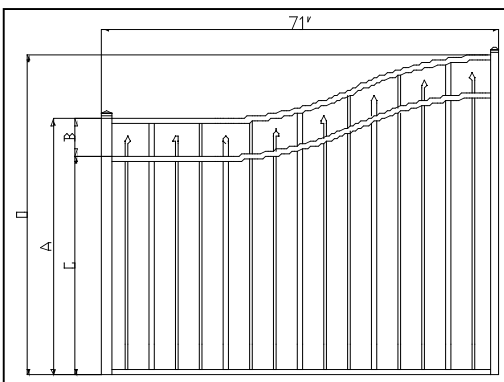

Product Code	A	B	C	D	E
FN5-4505DD	54"	7"	46"	-	62"

D. Eye brow gate

Product Code	A	B	C	D	E
FN5-4505EB	54"	7"	46"	-	66"

Notes:

1. Gate frame: 1.626" square with wall thickness 0.122"
2. Picket: 3/4" square with wall thickness 0.05"
3. Picket space: 3-11/16"
4. Rail: 1" with wall thickness top 0.071", side 0.071"

LONG FENCE

6' Wide Gate Specification Antietam Modified/Heritage Series

A. Standard gate

Product Code	A	B	C	D
FN5-4506	54"	7"	46"	-

B. Arch gate

Product Code	A	B	C	D	E
FN5-4506ACC	54"	7"	46"	-	60"

C. Double drive gate

Product Code	A	B	C	D	E
FN5-4506DD	54"	7"	46"	-	62"

D. Eye brow gate

Product Code	A	B	C	D	E
FN5-4506EB	54"	7"	46"	-	66"

Note:

1. Gate frame: 1.626" square with wall thickness 0.122"
2. Picket: 3/4" square with wall thickness 0.05"
3. Picket space: 3-11/16"
4. Rail: 1" with wall thickness top 0.071", side 0.071"