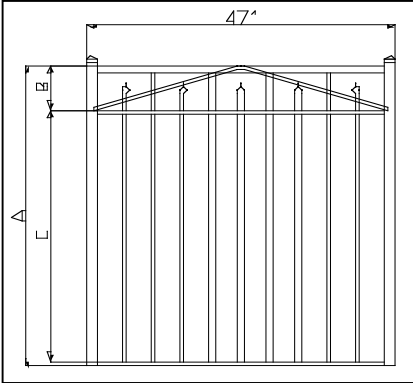

LONG FENCE

Panel Specification on Antietam Modified/Heritage Series

Product Code	A	B	C
FN5-4500	54"	7"	46"

- Note:
1. Residential 3/4" fence only.
 2. The width is 72" (post center to center) with 2.0" post
 3. Picket: 3/4" square with wall thickness 0.05"
 4. Picket space: 3-11/16"
 5. Rail: 1" X 1 1/16" with wall thickness top 0.078", side 0.078"

Post Specification on Antietam Modified/Heritage Series

	Product Code	Description	2.0" Post W Thickness
4.5FT	FN5-4507	82" Gate Post	.125"
	FN5-4508	82" Line Post	.060"
	FN5-4509	82" End Post	.060"
	FN5-4510	82" Corner Post	.060"

LONG FENCE

4' Wide Gate Specification Antietam Modified/Heritage Series

A. Standard gate

Product Code	A	B	C	D
FN5-4504	54"	7"	46"	-

B. Arch gate

Product Code	A	B	C	D	E
FN5-4504ACC	54"	7"	46"	-	60"

C. Double drive gate

Product Code	A	B	C	D	E
FN5-4504DD	54"	7"	46"	-	62"

D. Eye brow gate

Product Code	A	B	C	D	E
FN5-4504EB	54"	7"	46"	-	66"

Note:

1. Gate frame: 1.626" square with wall thickness 0.122"
2. Picket: 3/4" square with wall thickness 0.05"
3. Picket space: 3-11/16"
4. Rail: 1" with wall thickness top 0.071", side 0.071"